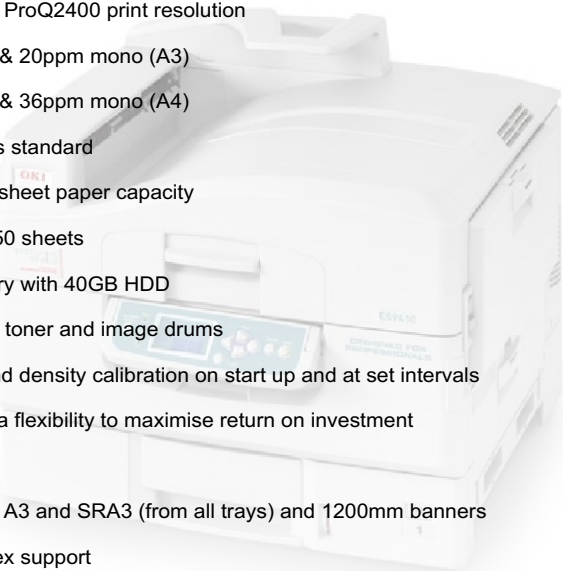

## ES9410

**OKI**  
PRINTING SOLUTIONS

**A3+/A4**  
**PCL/PS** Auto Duplex

The NEW ES9410 is an A3+ colour printer designed specifically to address the Graphics Arts (GA) and commercial print market. It produces consistent high quality output for demanding professional applications and for maximum customer satisfaction. It prints on to a wide variety of media types with impressive results. Tried and tested OKI LED technology with its flat paper path is designed to handle the workload and to keep working. The ES9410 uses new toner technology for ultimate performance in the demanding commercial print market.

### Outline Specifications

- 1200 x 600dpi ProQ2400 print resolution
- 16ppm colour & 20ppm mono (A3)
- 31ppm colour & 36ppm mono (A4)
- Auto duplex as standard
- Standard 760 sheet paper capacity
- Maximum 2,350 sheets
- 512MB Memory with 40GB HDD
- High definition toner and image drums
- Auto colour and density calibration on start up and at set intervals
- Superior media flexibility to maximise return on investment
- 64-330 gsm
- A6 to oversize A3 and SRA3 (from all trays) and 1200mm banners
- 188 gsm duplex support
- Print on to a wide variety of media types to impress customers and keep them coming back

## ES2232a4

- Individuals / Small workgroup
- A4 Colour / Mono Printer
- 400 sheets (930 max). A6 to 1.2m Banners
- PCL, PostScript3, IBM, Epson
- 22ppm (c) 32ppm (m)
- ProQ2400 (1200 x 600dpi)

**PCL/PS** Auto Duplex

## ES4140

- Small workgroup
- A4 Desktop Mono Printer
- 580 sheets (1,110 max)
- PCL, PostScript3, IBM, Epson
- 28ppm
- 1200 x 1200dpi

**PCL/PS** Auto Duplex