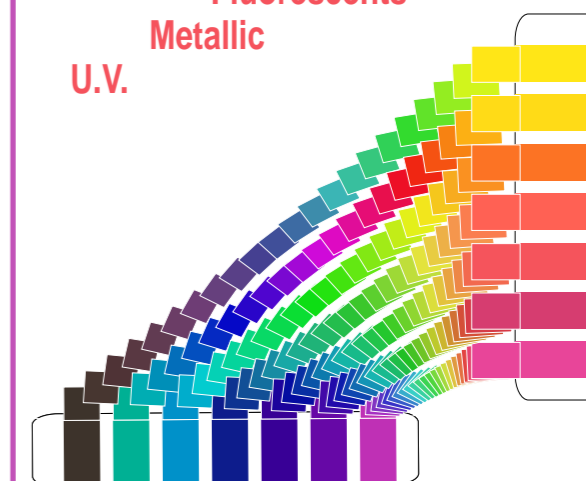

## INKREDIBLE

Sheet-fed offset inks

**RESISTA**<sup>®</sup>  
 The rub-resistant inks

**RAPIDA**<sup>®</sup>  
 The fast-drying inks

**REFECTA**<sup>®</sup>  
 The high-gloss inks

**IMPRESSION**<sup>®</sup>  
 The rub-resistant ink speciality

## SPECIAL OFFER INK MIXES

NUMBER	COLOUR	NUMBER	COLOUR
123	YELLOW	320	GREEN
185	RED	334	GREEN
186	RED	340	GREEN
187	RED	347	GREEN
200	RED	354	GREEN
2738	BLUE	355	GREEN
280	BLUE	423	GREY
281	BLUE	429	GREY
286	BLUE	430	GREY
288	BLUE	431	GREY
293	BLUE	432	GREY
295	BLUE	470	BROWN
300	BLUE	485	RED
301	BLUE		

Buy any Three of the stock mixed colours below @ £12.50 each and get the Fourth One **FREE**  
 All other colours at normal price

A wide range of Inks

Four Colour Process  
 Pantone Oil Based  
 Pantone Rubber Based  
 Fluorescents  
 Metallic  
 U.V.